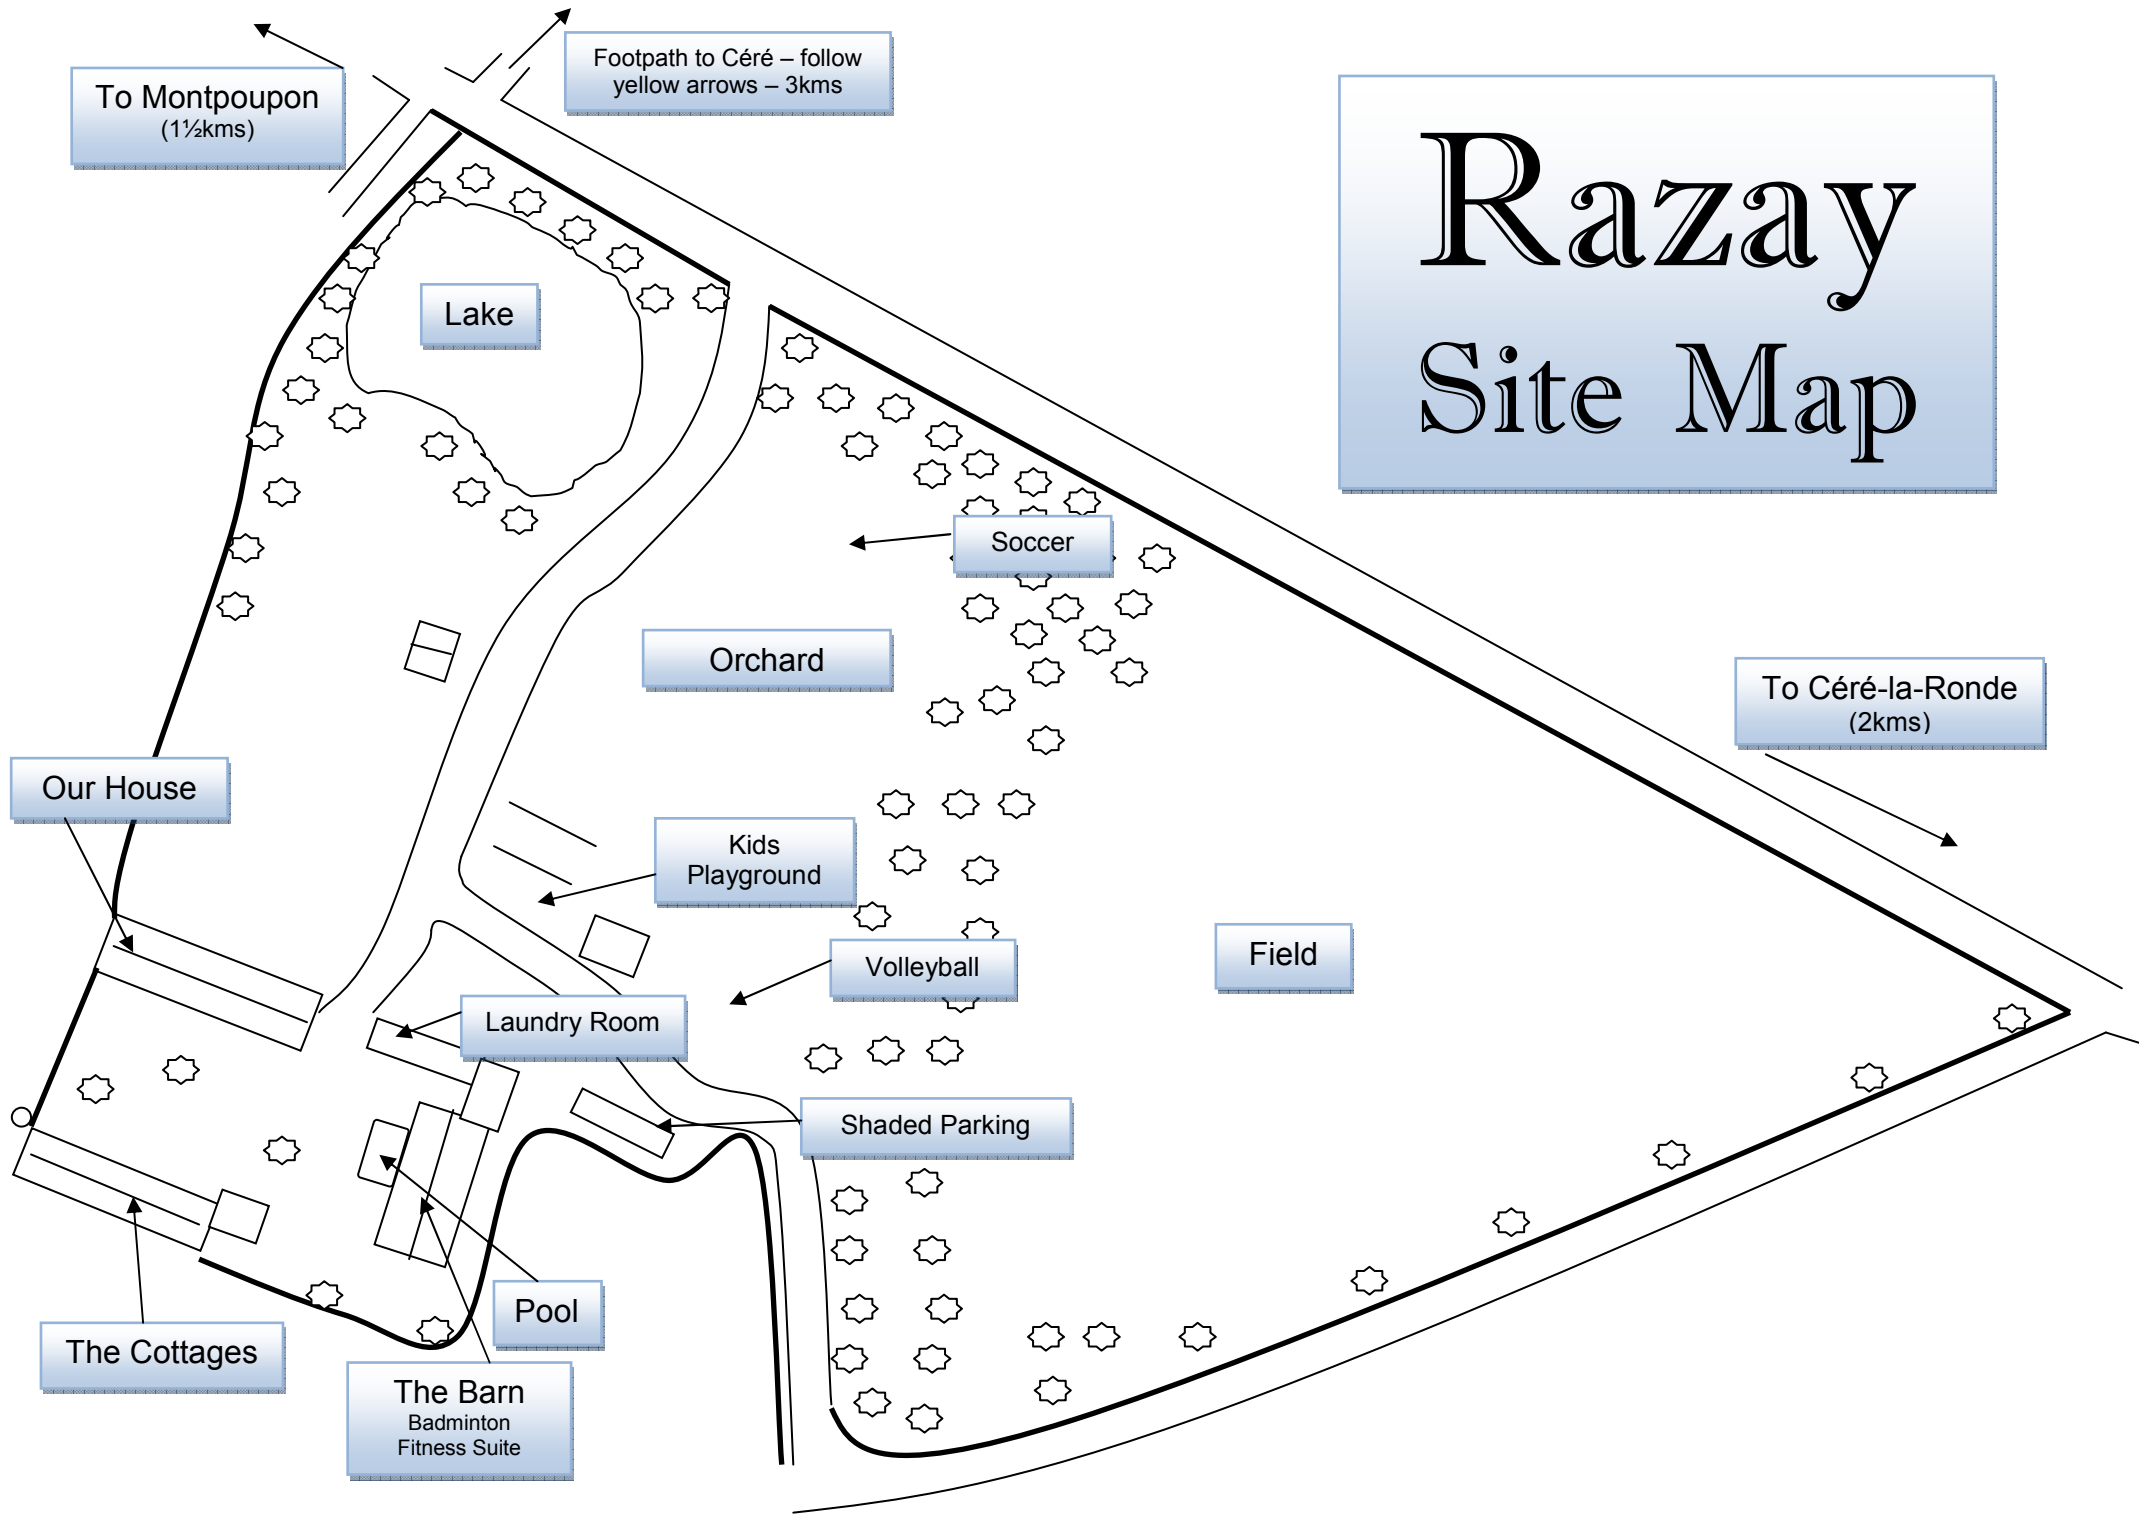

# Razay Site Map

To Montpoupon  
(1½kms)

Footpath to Céré – follow  
yellow arrows – 3kms

Lake

Soccer

Orchard

To Céré-la-Ronde  
(2kms)

Our House

Kids  
Playground

Field

Volleyball

Laundry Room

Shaded Parking

The Cottages

Pool

The Barn  
Badminton  
Fitness Suite